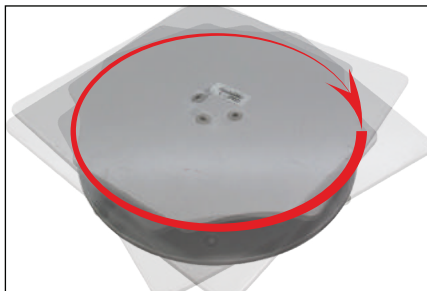

010001 Desktop Swivel Stand

This Convenient “lazy-Susan” style rotating swivel stand allows for good visibility and access when measuring club-heads. It reduces fatigue and improves productivity. Compatible with all our Lie & loft measuring gauges.