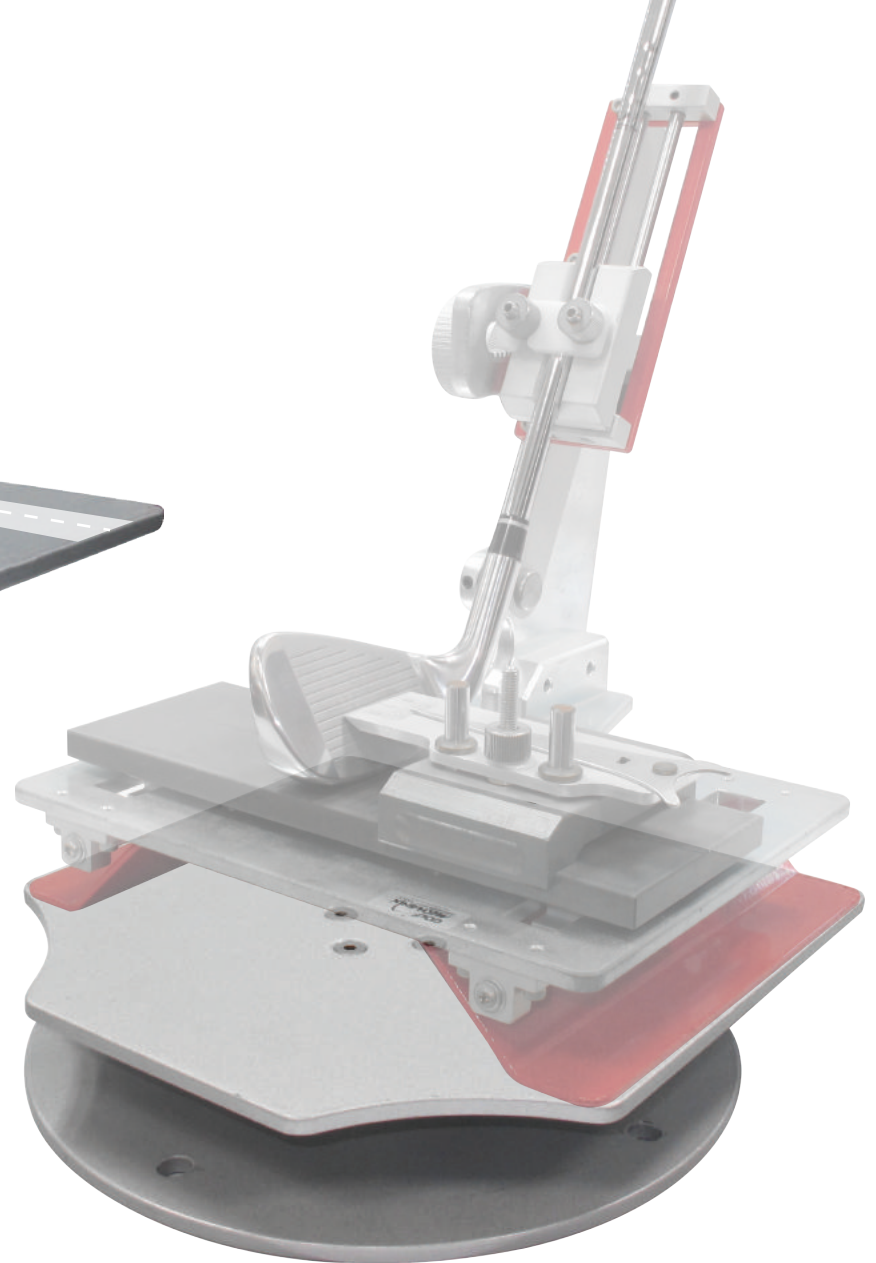

010001 Desktop Swivel Stand

This Convenient “lazy-Susan” style rotating swivel stand allows for good visibility and access when measuring club-heads. It reduces fatigue and improves productivity. Compatible with all our Lie & loft measuring gauges.

▲360° roation angles

▲rotation lock