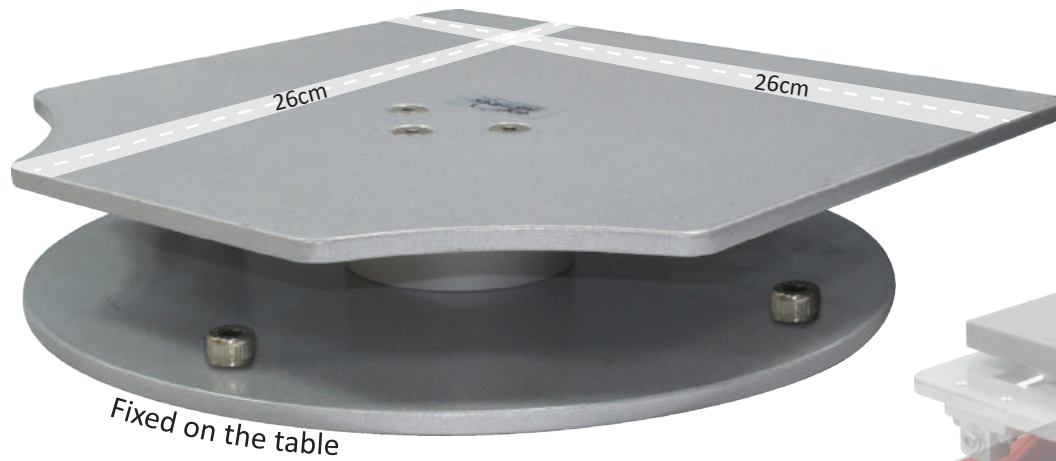

010001 Desktop Swivel Stand

This Convenient “lazy-Susan” style rotating swivel stand allows for good visibility and access when measuring club-heads. It reduces fatigue and improves productivity. Compatible with all our Lie & loft measuring gauges.

▲360° roation angles

▲rotation lock