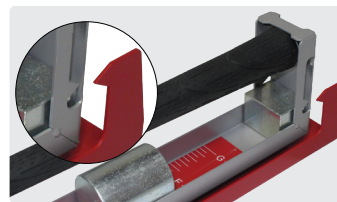

## 020200 HOBBY Beam Balance Swing Weight Scale

The Auditor lorythmic Swing weight scale is the ideal balance for the casual clubmaker. It measures the swing weight of a golf club based on the industry standard 14" fulcrum length. It also weighs golf clubs in both grams and ounces. We've designed this scale with a self damping beam mounted on low friction, hanging pivots to provide fast and accurate measurements. Must be used on a flat level surface.

## 020190 HOBBY Pivot-less Swing Weight Scale

A compact pivot-less 14" swing weight scale originally designed by Karsten Solheim, founder of the Ping<sup>®</sup> Golf Company. This design offers accuracies of 1.0 Sw or better. Does not measure static weight. This scale is best suited for the casual clubmaker, and smaller golf retail shop.

### Key Features:

- Industry standard 14" Fulcrum
- Measures swing weight from A0 to F5
- Measures club weight to 550 grams
- Accurate to +/- 3 grams and 1.0 SW
- Fast damping beam
- Low friction pivot
- All metal construction
- Electronically calibrated

▲ 020200: Measuring the static weight of a golf club

▲ 020200: Easy to read scale with built in beam level indicator

▲ 020190: Easy to read scale

▲ 020190: Measurement is made when scale is balanced on its front end.