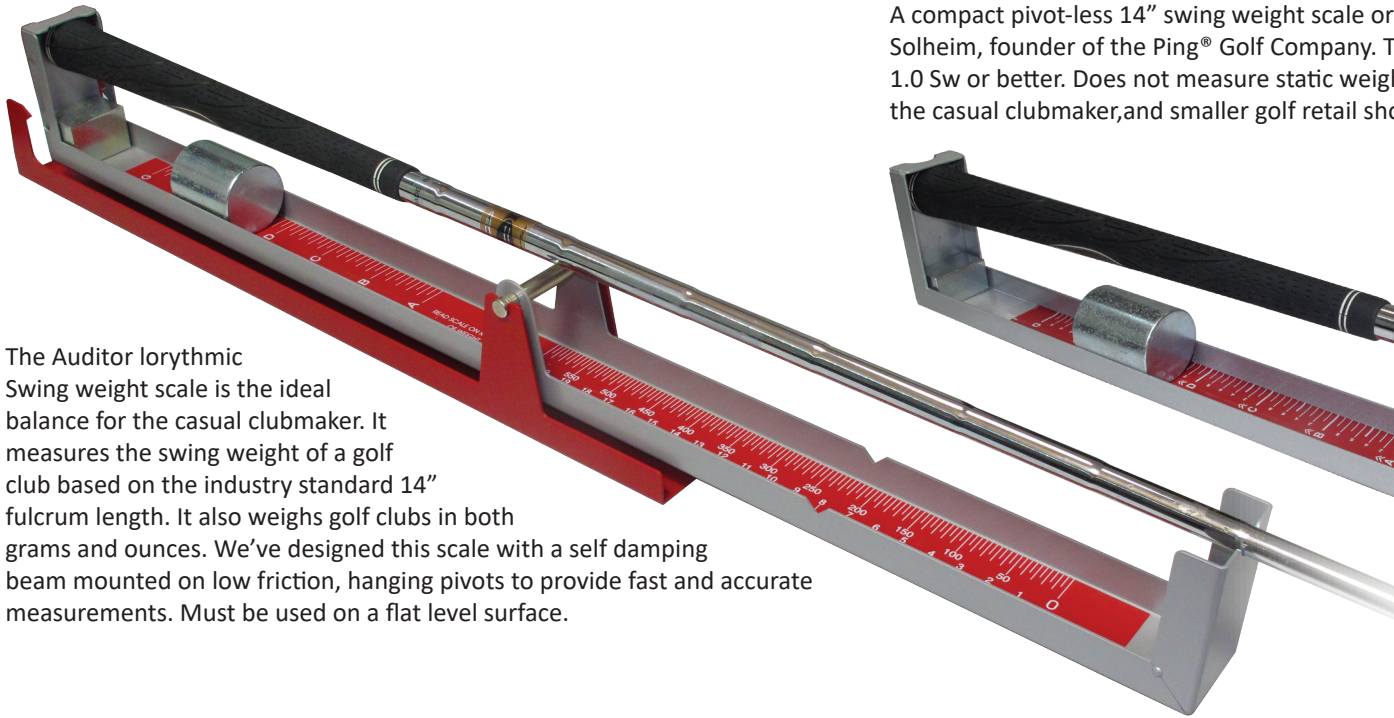

## 020200 HOBBY Beam Balance Swing Weight Scale

The Auditor lorythmic Swing weight scale is the ideal balance for the casual clubmaker. It measures the swing weight of a golf club based on the industry standard 14" fulcrum length. It also weighs golf clubs in both grams and ounces. We've designed this scale with a self damping beam mounted on low friction, hanging pivots to provide fast and accurate measurements. Must be used on a flat level surface.

## 020190 HOBBY Pivot-less Swing Weight Scale

A compact pivot-less 14" swing weight scale originally designed by Karsten Solheim, founder of the Ping<sup>®</sup> Golf Company. This design offers accuracies of 1.0 Sw or better. Does not measure static weight. This scale is best suited for the casual clubmaker, and smaller golf retail shop.

### Key Features:

- Industry standard 14" Fulcrum
- Measures swing weight from A0 to F5
- Measures club weight to 550 grams
- Accurate to +/- 3 grams and 1.0 SW
- Fast damping beam
- Low friction pivot
- All metal construction
- Electronically calibrated

▲ 020200: Measuring the static weight of a golf club

▲ 020200: Easy to read scale with built in beam level indicator

▲ 020190: Easy to read scale

▲ 020190: Measurement is made when scale is balanced on its front end.