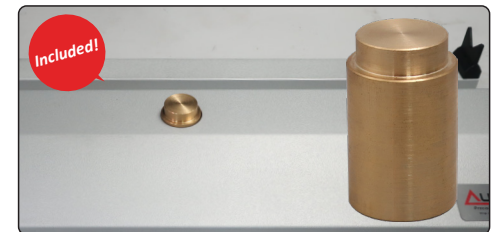

HOBBY
020405

Compact Digital Swing Weight Scale

A digital swing weight for the hobbyist and the occasional club maker that demands both speed and accuracy with the upmost reliability in a compact, portable and affordable package. Built around our original design using quality components and precision electronic, this scale produces fast and stable readings for both swing weight and total weight to within 0.1 gram and 0.1 SW and can manage both gripped, un-gripped clubs as well golf club components and the smaller parts commonly used for swing weighing golf clubs.

Key Features:

- Measures swing weights using industry standard 14" fulcrum
- Measures total weight and component weight to 0.1 gram
- Measures swing weight to 0.1 SW
- Custom built electronics for the utmost reliability.
- Compact foot print for portability and easy storage.
- No fiddle push button operation.
- Large LCD screen
- Shock proof and spill proof all Steel frame.
- No "bounce" fulcrum-ed weighing beam.
- Stable, no skid frame.
- Easy External calibration
- Calibration standard included
- Standard USB adapter and cable.
- 2 Years warranty parts and labor
- External battery power (not included)

▲ Components are weighed on top of the grip stop to 1 gram precision

▲ Pre-assembled gripless clubs can also be swingweighted before final assembly.

▲ Swing weight is displayed in 1/10 SW point increment