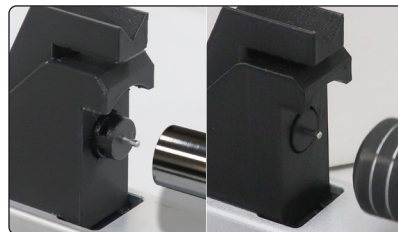

HOBBY
020405

Compact Digital Swing Weight Scale

A digital swing weight for the hobbyist and the occasional club maker that demands both speed and accuracy with the upmost reliability in a compact, portable and affordable package. Built around our original design using quality components and precision electronic, this scale produces fast and stable readings for both swing weight and total weight to within 0.1 gram and 0.1 SW and can manage both gripped, un-gripped clubs as well golf club components and the smaller parts commonly used for swing weighing golf clubs.

Key Features:

- Measures swing weights using industry standard 14" fulcrum
- Measures total weight and component weight to 0.1 gram
- Measures swing weight to 0.1 SW
- Custom built electronics for the utmost reliability.
- Compact foot print for portability and easy storage.
- No fiddle push button operation.
- Large LCD screen
- Shock proof and spill proof all Steel frame.
- No "bounce" fulcrum-ed weighing beam.
- Stable, no skid frame.
- Easy External calibration
- Calibration standard included
- Standard USB adapter and cable.
- 2 Years warranty parts and labor
- External battery power (not included)

▲ Components are weighed on top of the grip stop to 1 gram precision

▲ Pre-assembled gripless clubs can also be swingweighted before final assembly.

▲ Swing weight is displayed in 1/10 SW point increment