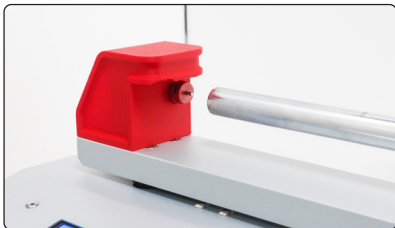

▲ Grip-less Shaft Compensator