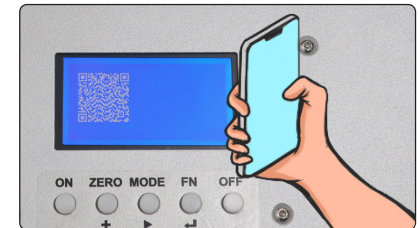

▲ QR code data collection bridge to Mobile Apps for IOS/Android