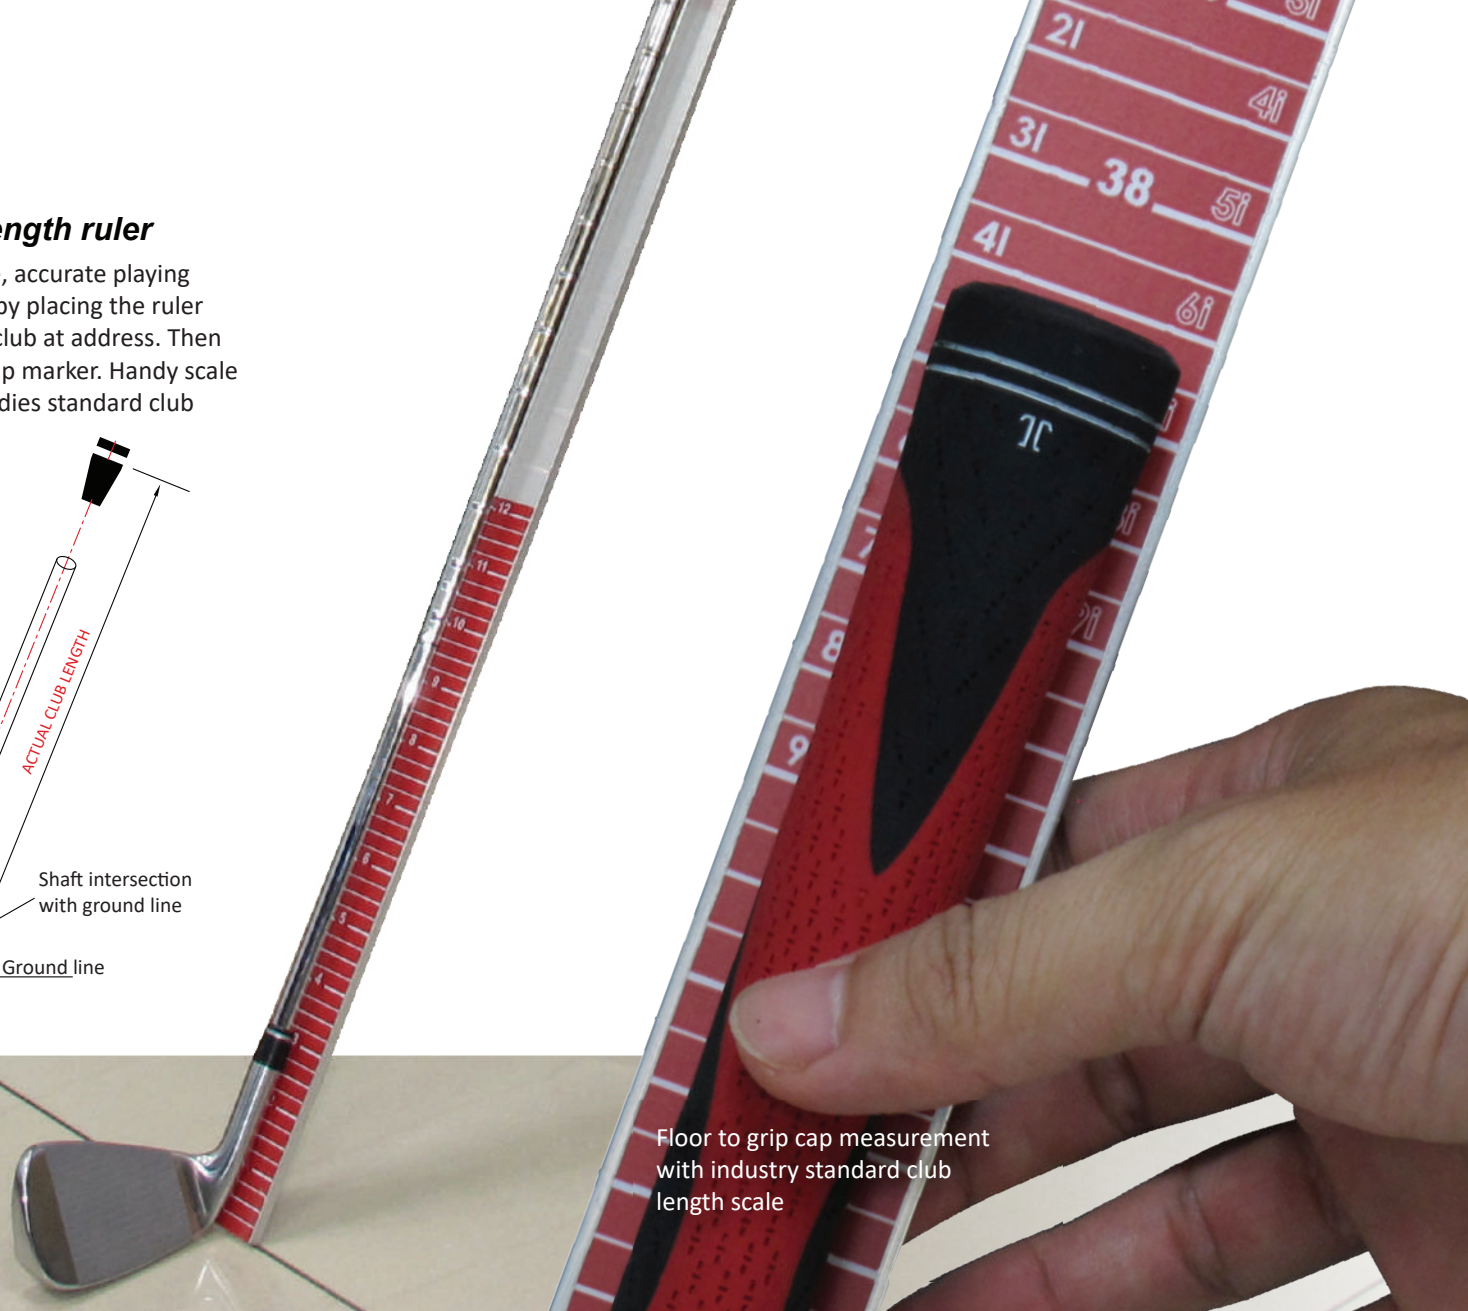

**090611 48" Basic club length ruler**

This 48" ruler that measures the true, accurate playing length of finished golf clubs. Use it by placing the ruler along the back of the shaft with the club at address. Then read the length directly at the grip cap marker. Handy scale features recommended men's and ladies standard club lengths for easy reference.

Floor to grip cap measurement with industry standard club length scale