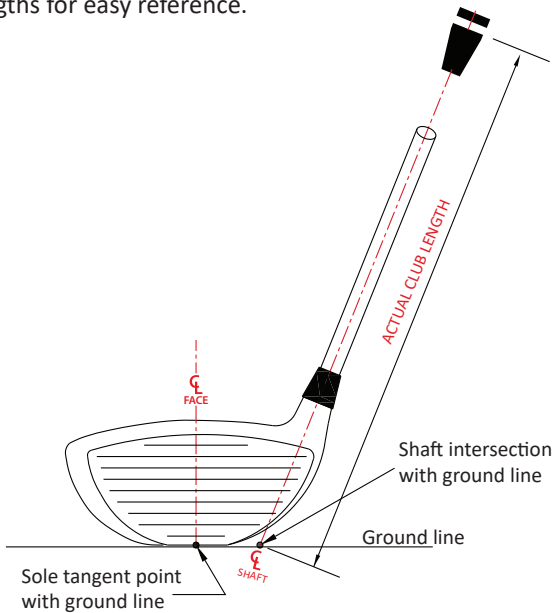

**090611 48" Basic club length ruler**

This 48" ruler that measures the true, accurate playing length of finished golf clubs. Use it by placing the ruler along the back of the shaft with the club at address. Then read the length directly at the grip cap marker. Handy scale features recommended men's and ladies standard club lengths for easy reference.

Floor to grip cap measurement with industry standard club length scale