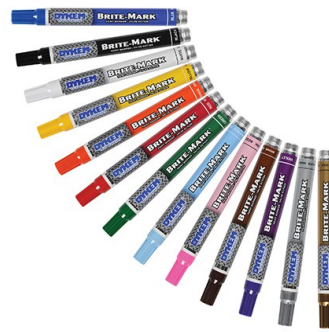

## Dessa färger finns i Brite Mark Medium

Brite Mark Medium	Black #84002	98:- ex moms
Brite Mark Medium	Blue #84001	98:- ex moms
Brite Mark Medium	Brown #84010	98:- ex moms

Brite Mark Medium	Gold #84051	98:- ex moms
Brite Mark Medium	Green #84007	98:- ex moms
Brite Mark Medium	Light-Blue #84008	98:- ex moms

Brite Mark Medium	Orange #84005	98:- ex moms
Brite Mark Medium	Pink #84009	98:- ex moms
Brite Mark Medium	Red #84006	98:- ex moms

Brite Mark Medium	Silver #84050	98:- ex moms
Brite Mark Medium	Violet #84019	98:- ex moms
Brite Mark Medium	White #84003	98:- ex moms
Brite Mark Medium	Yellow #84004	98:- ex moms

*Perfect for stamped wedges! The marking pen that they working with on the PGA and ET Tour.*

**Med vänlig hälsning**

**Peter Qvarfordt**

Sales

[peter.qvarfordt@wilprod.se](mailto:peter.qvarfordt@wilprod.se)