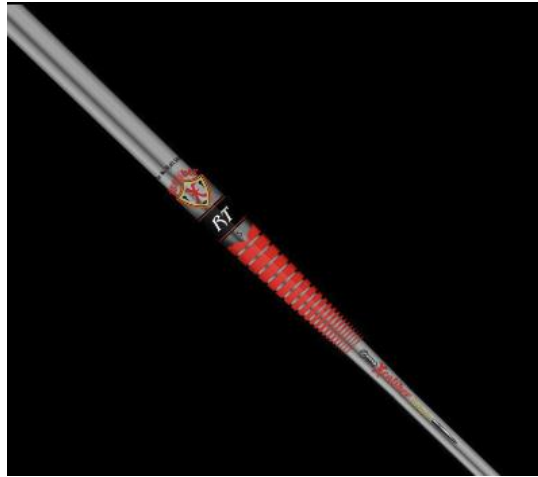

Trimming Rapid Taper for Hybrids & Driving Iron Heads

Head	Trim
#2 and #3	0"
#4	0.5"
#5	1"
#6 & #7	1.5"

Any question about Trimming and Xcaliber shafts, just ask!

Have a great day!

Peter Qvarfordt

peter@customgolfscandinavia.se